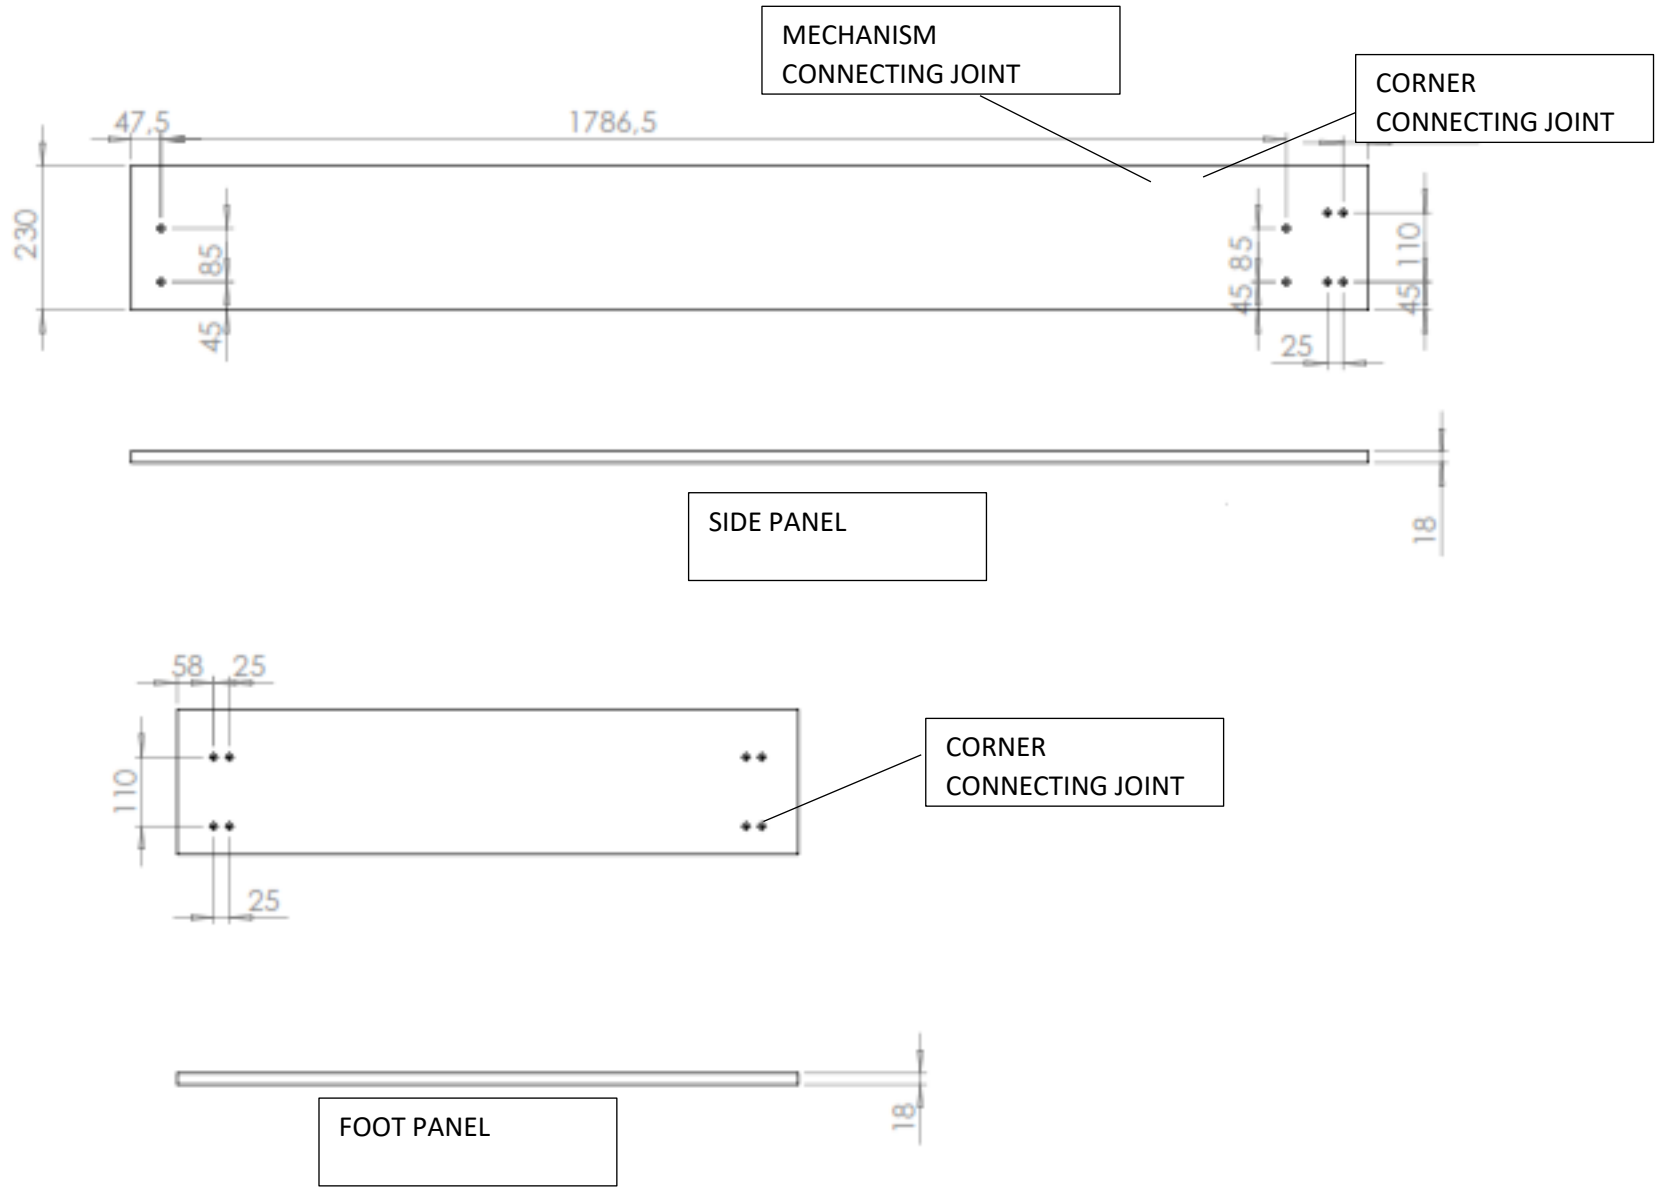

STF-70

MECHANISM

TECHNICAL SPECIFICATIONS

ASSEMBLY GUIDE EXAMPLE FOR STF-70

WOODEN CHASIS DETAIL