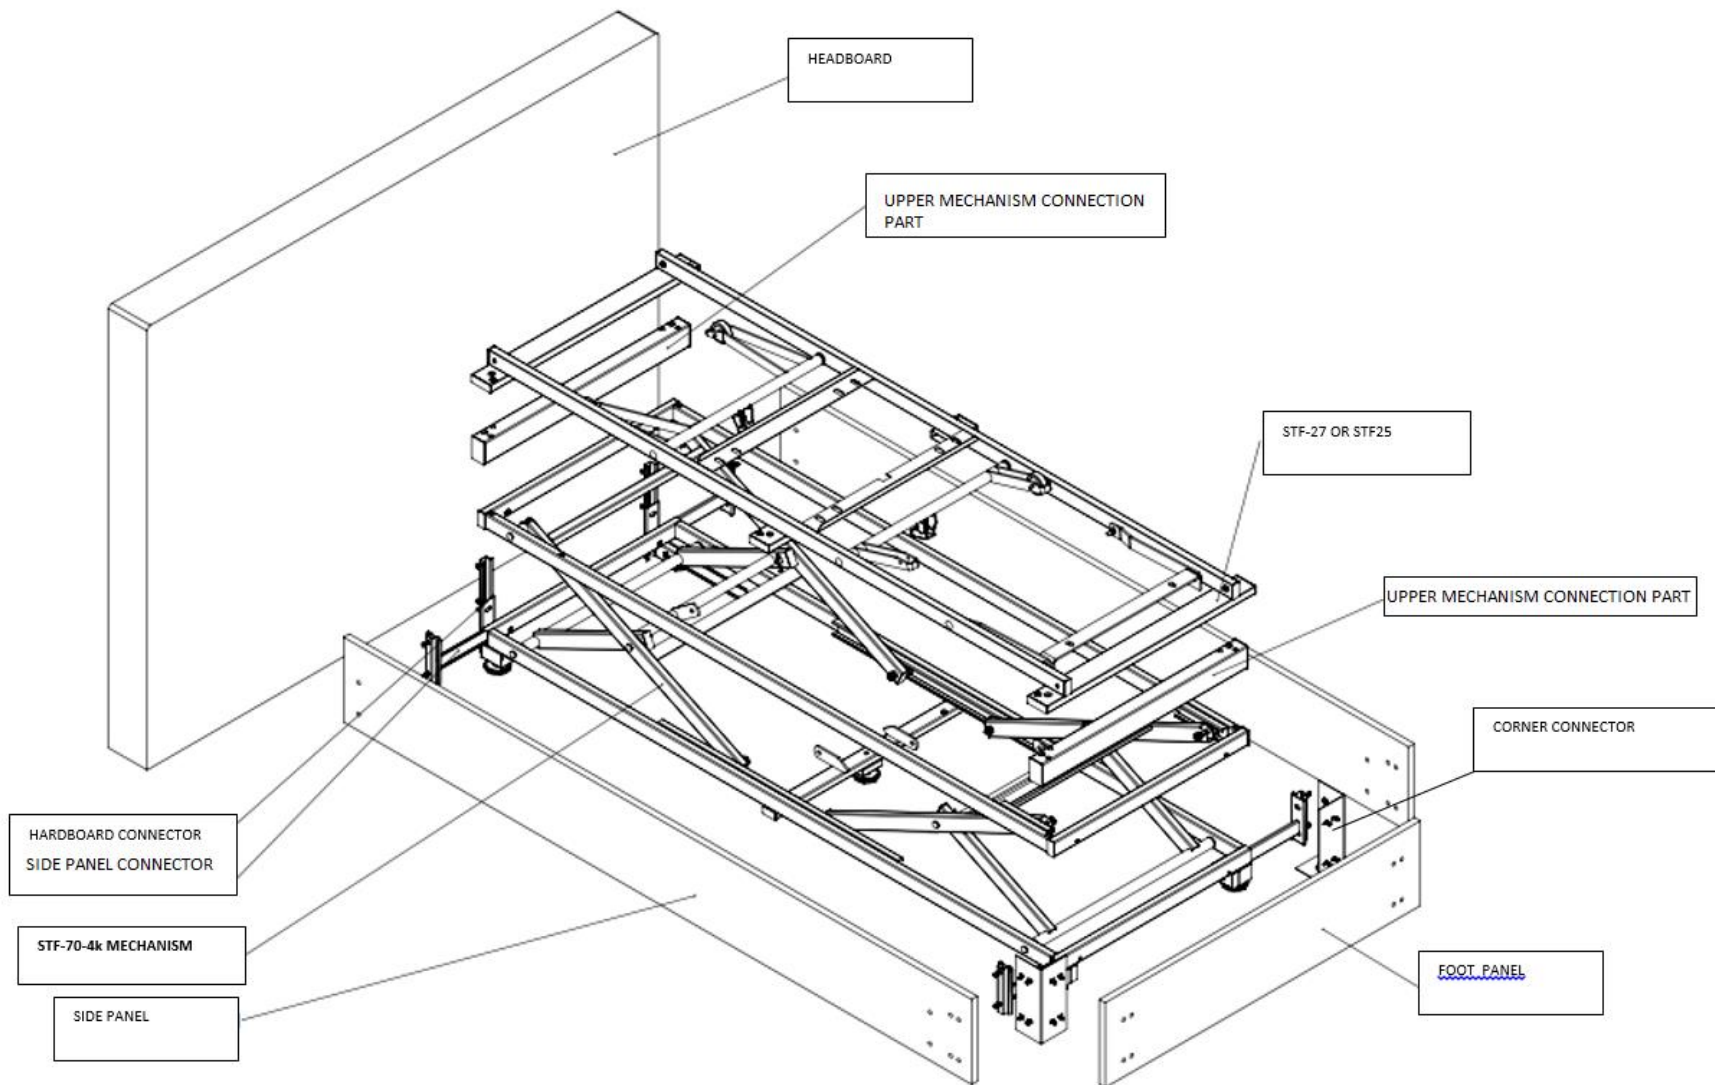

STF-70

MECHANISM

TECHNICAL SPECIFICATIONS

ASSEMBLY GUIDE EXAMPLE FOR STF-70

WOODEN CHASIS DETAIL