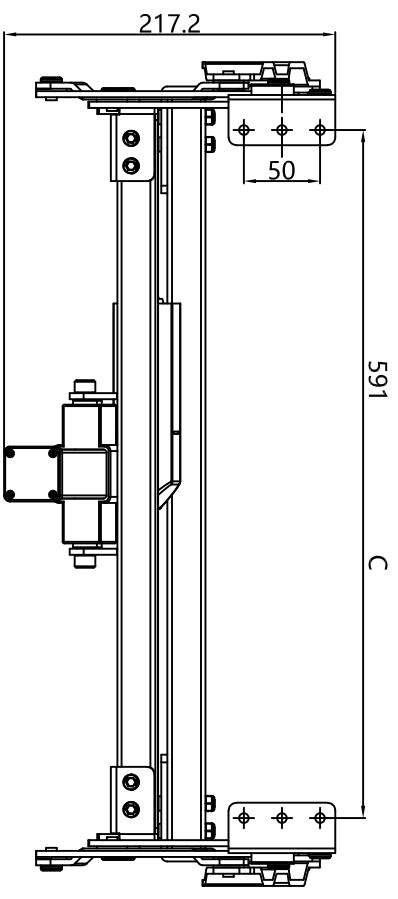

Global Furniture Components

GFC 1502

width 680 for example, for more, please refer to sheet 1

1 (sheet1)

width	470	540	620	640	680
tube A	422	492	572	592	632
tube B	394	464	544	564	604
C	381	451	531	551	591