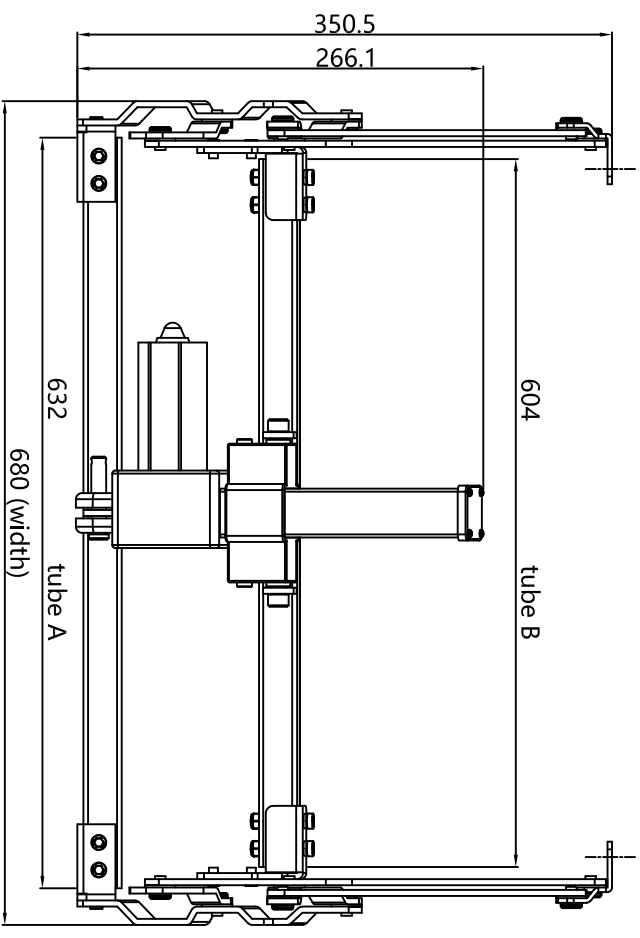

Global Furniture Components

GFC 1502

width 680 for example, for more, please refer to sheet 1

1 (sheet1)

width	470	540	620	640	680
tube A	422	492	572	592	632
tube B	394	464	544	564	604
C	381	451	531	551	591