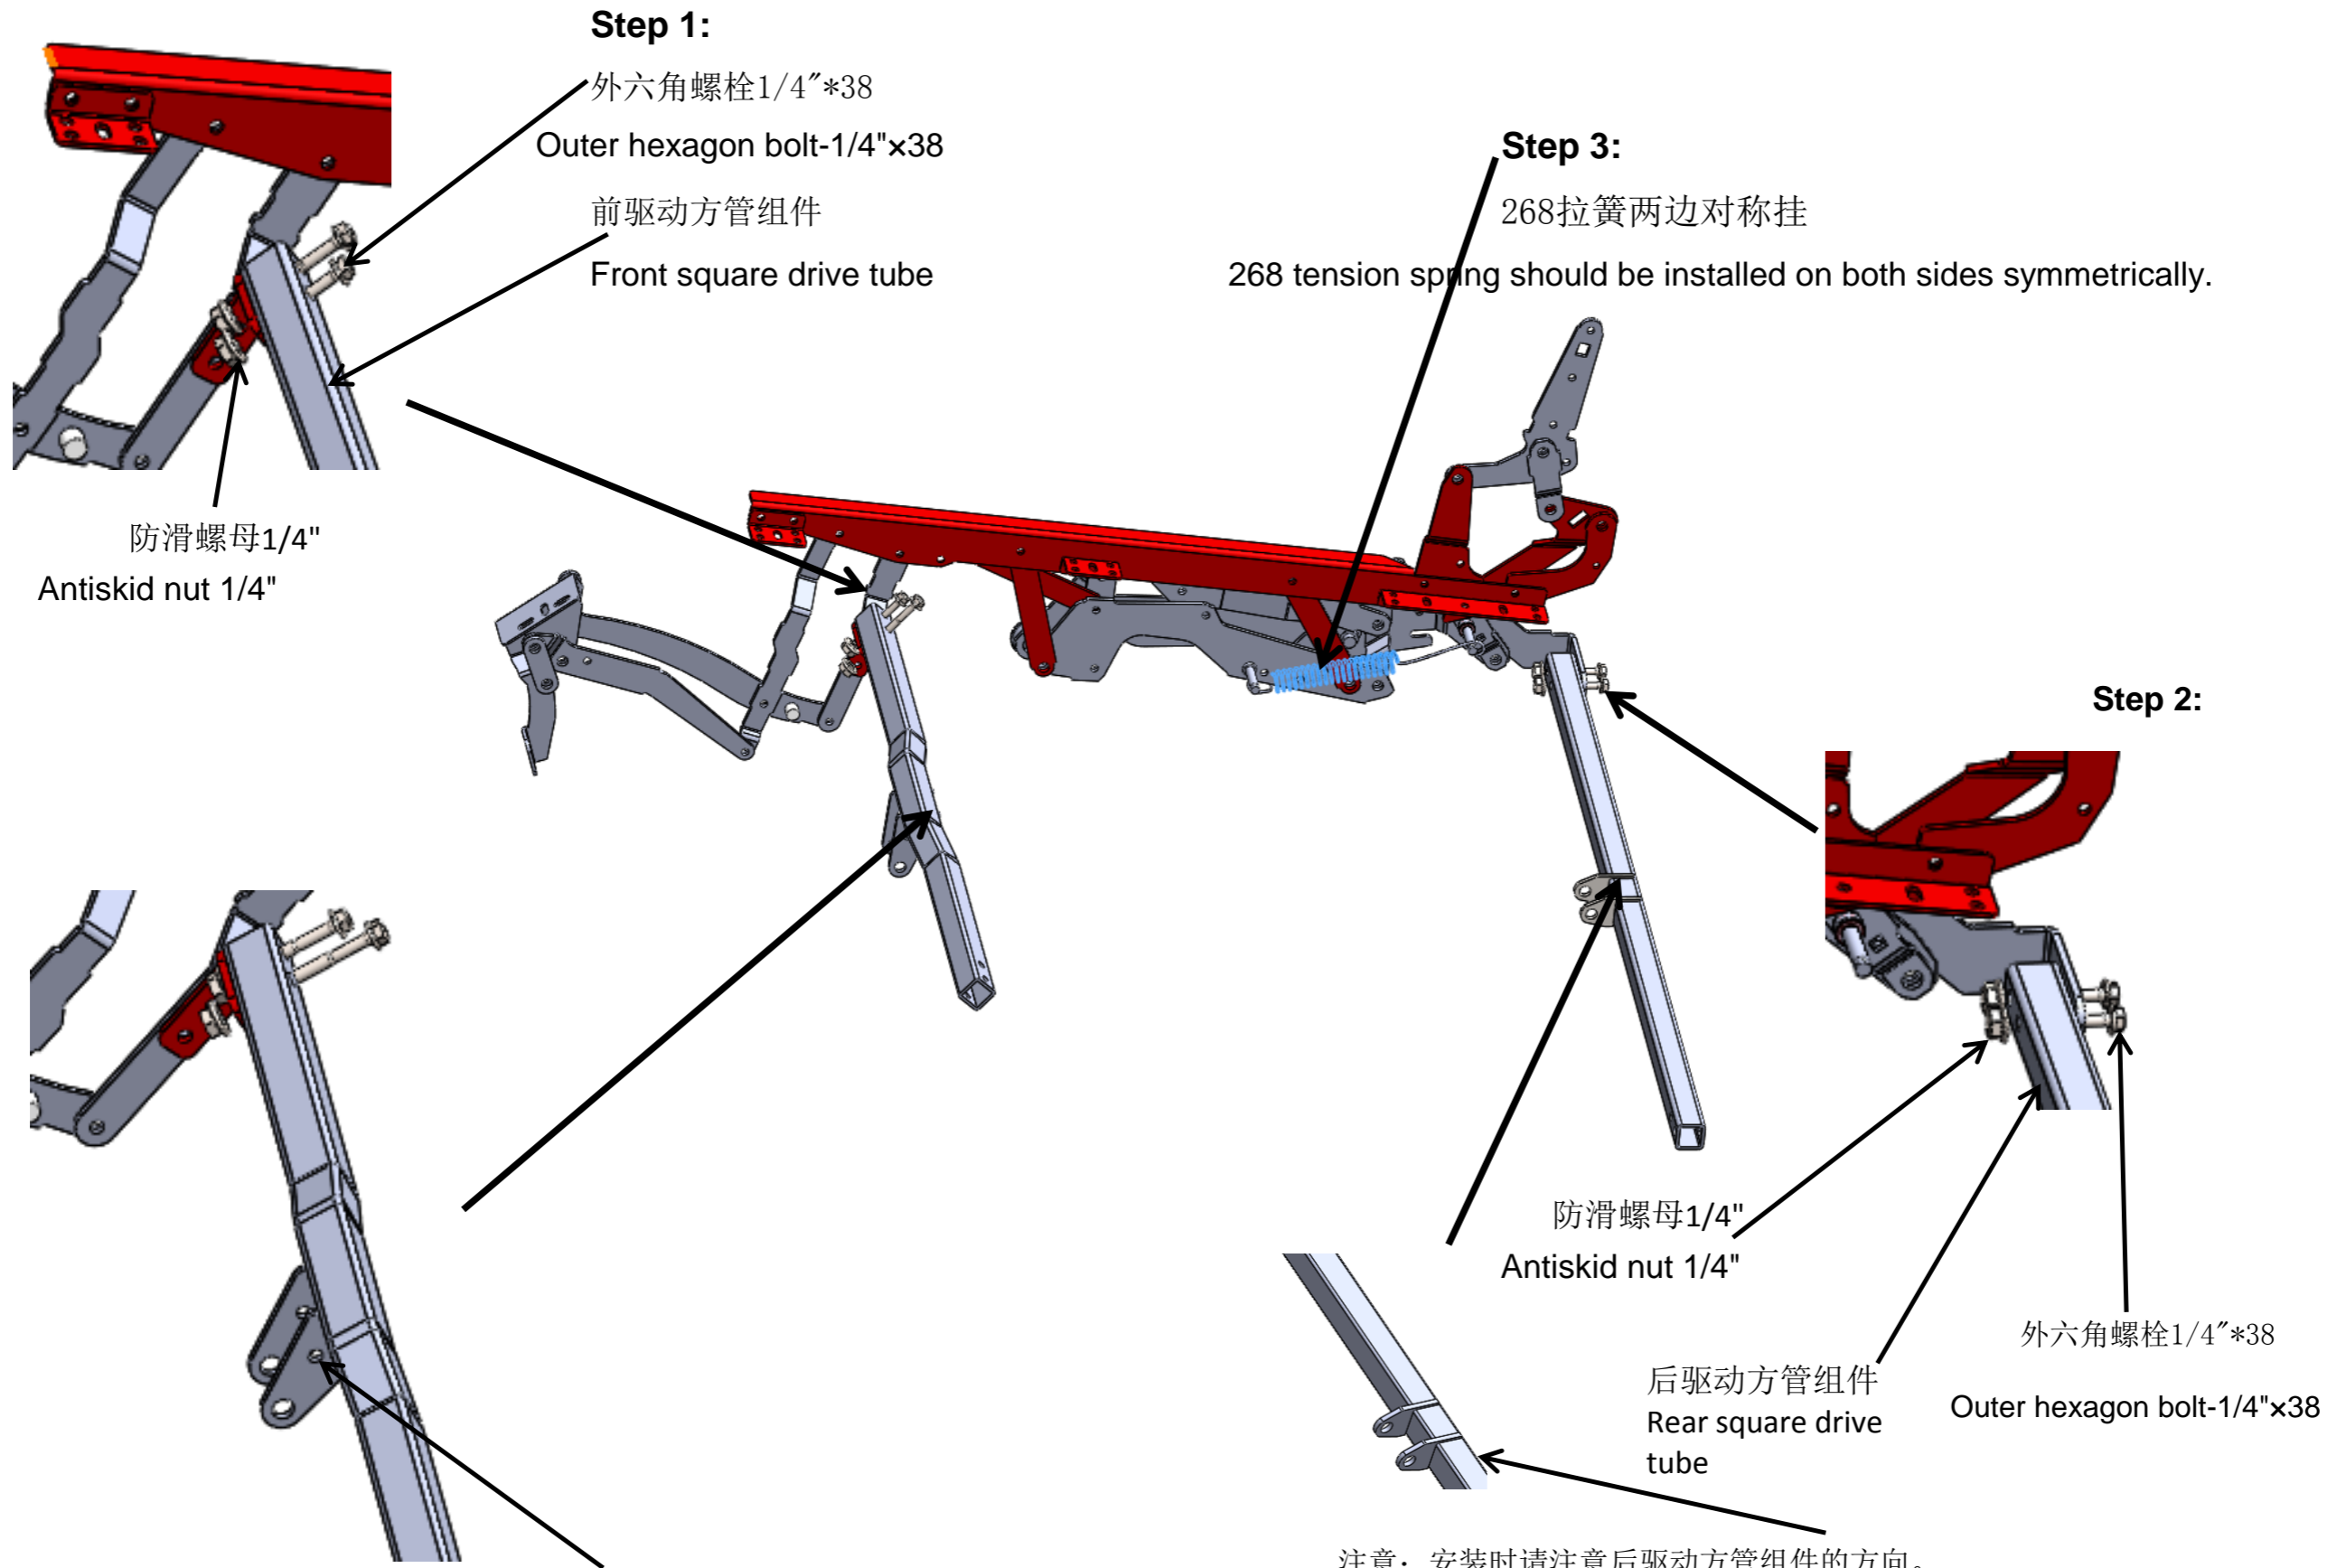

Assembly chart for 28710 single motor inside mounting wood-to-the-floor mechanism

注意：安装时请注意前驱动方管组件的方向，识别孔向前。

Please note the recognition hole should be in the front when installing front square tube.

注意：安装时请注意后驱动方管组件的方向。

Please note the direction of the rear square tube.