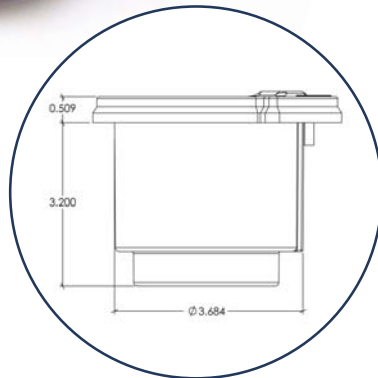

# COOLING CUP HOLDER

Great for home theaters and freestanding recliners.  
Request Raffel Systems for all your products today!

**RAFFEL**  
SYSTEMS

Cup insert

US Patents: 7,766,293 | 8,657,245 | 8,764,505 | 9,089,122  
9,192,241 | 9,254,043 | D643,252S | Additional Patents Pending