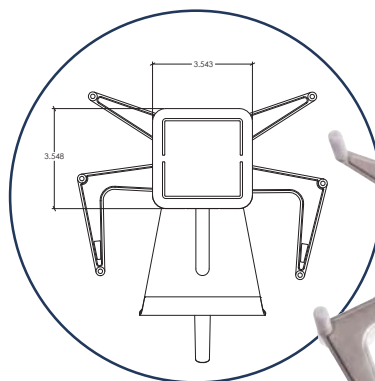

MULTIFUNCTIONAL

Increase value by offering your customers the flexibility of multi-use furniture. The powered accessory system offers many unique options.

- Base unit 12-volt power socket
- 6" extension piece (optional)
- 12V flexible reading light
- Woodgrain table (use with extension)
- iPad holder (use with extension)
- Wine Glass holder (use with extension)
- USB Adaptor
- User friendly

Operates any 12-volt vehicle accessory

Black and Wood Grain Table

iPad Holder

Extensions

262-502-1011 | 888-987-1011

N112 W14600 Mequon Road, Germantown, WI 53022

Raffel.com