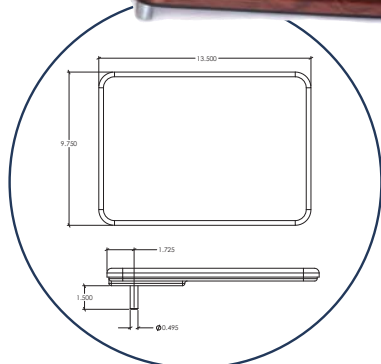

Black and Wood Grain Table