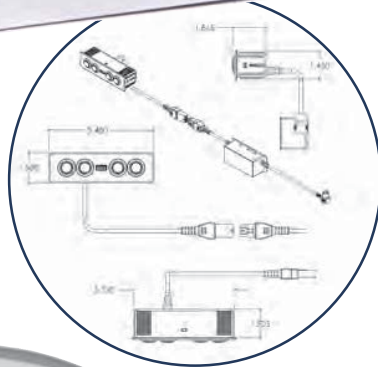

POWER RECLINE SWITCHES WITH USB OPTIONS

RAFFEL
SYSTEMS

CTR UR202

CTR UR201

Patented; Additional Patents Pending

MULTIFUNCTIONAL

Combine the comfort and convenience at your customers fingertips. Relax . . . with Raffel Systems everything is under control!