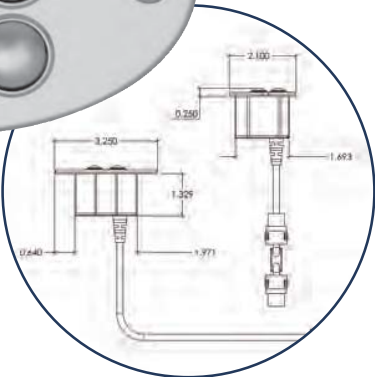

POWER RECLINE SWITCHES WITH USB OPTIONS

RAFFEL
SYSTEMS

CTR UR202

CTR UR201

Patented; Additional Patents Pending

MULTIFUNCTIONAL

Combine the comfort and convenience at your customers fingertips. Relax . . . with Raffel Systems everything is under control!