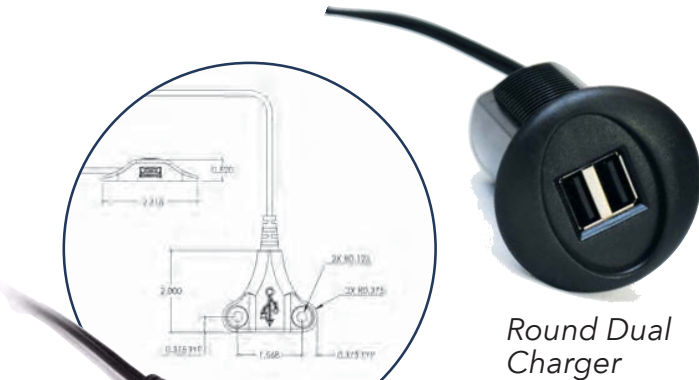

Single Flat USB Charger

Single Pop-up USB Charger

Dual Pop-up USB Charger

Mini Square Charger

US Patents: D677,6215 | D730,283 | D730,284 | D730,285 | D752,512 | Patents Pending

262-502-1011 | 888-987-1011